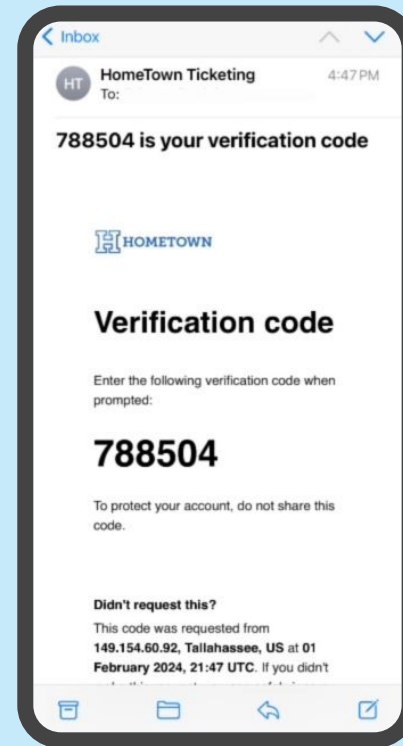

Fan App Registration

How to log in and get started.

1. Enter your email address associated with your Ticket Spicket Account
 - a. Using the same email address as your Ticket Spicket account will allow you access to your current passes and any ticket purchased in advance.
 - b. Once you tap submit, you will receive an email with a verification code to enter on the next screen.
2. Enter the code you received in the email.
3. You will land on the app's home screen once the email has been verified.