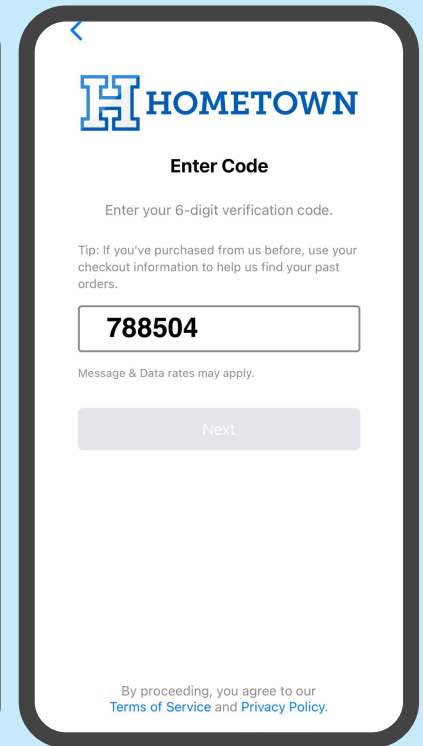

Fan App Registration

How to log in and get started.

1. Enter your email address associated with your Ticket Spicket Account
 - a. Using the same email address as your Ticket Spicket account will allow you access to your current passes and any ticket purchased in advance.
 - b. Once you tap submit, you will receive an email with a verification code to enter on the next screen.
2. Enter the code you received in the email.
3. You will land on the app's home screen once the email has been verified.