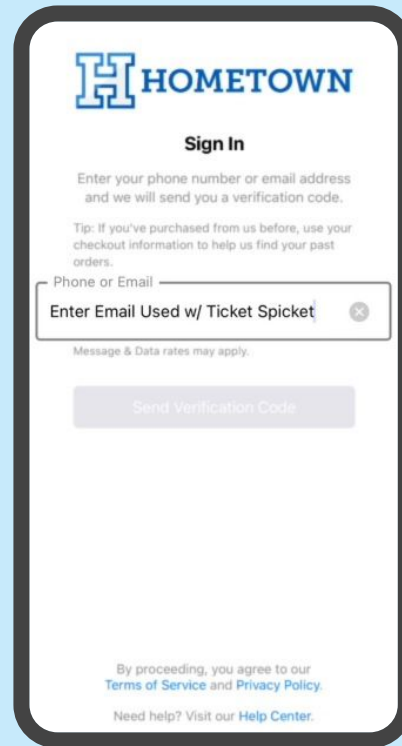

Fan App Registration

How to log in and get started.

1. Enter your email address associated with your Ticket Spicket Account
 - a. Using the same email address as your Ticket Spicket account will allow you access to your current passes and any ticket purchased in advance.
 - b. Once you tap submit, you will receive an email with a verification code to enter on the next screen.
2. Enter the code you received in the email.
3. You will land on the app's home screen once the email has been verified.